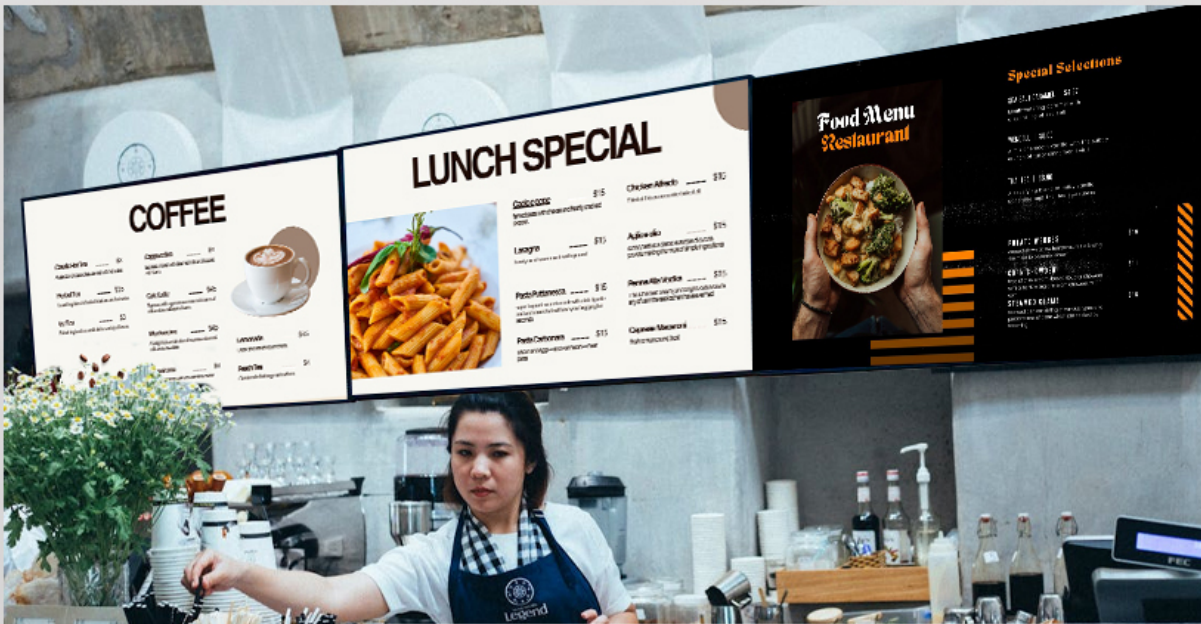

Wall Mount Digital Signage: A versatile platform to showcase announcements, events and other content.

Double-Sided Totem: Maximize advertisement exposure in high-traffic public spaces to help promote products and services or share multimedia.

Magic Mirror: The Smart Mirror serves as mirror and interactive digital signage at the same time.

Self Ordering Kiosk: Eliminate lines, free up employees' time, and give customers what they want with a custom-designed experience built on self-service kiosks.

Rotary Standing Digital Signage: Rotate the screen to different angle and change it as you need.

Advertising Display: a compact and versatile device designed for displaying digital content in various settings

Digital Menu Board: This can help you grab more attention, boost sales, and entice customers to your business.

Outdoor Digital Signage: Provide real-time updates and display bus arrival times. Show wayfinding to help the tourists easily plan their route and navigate the place.