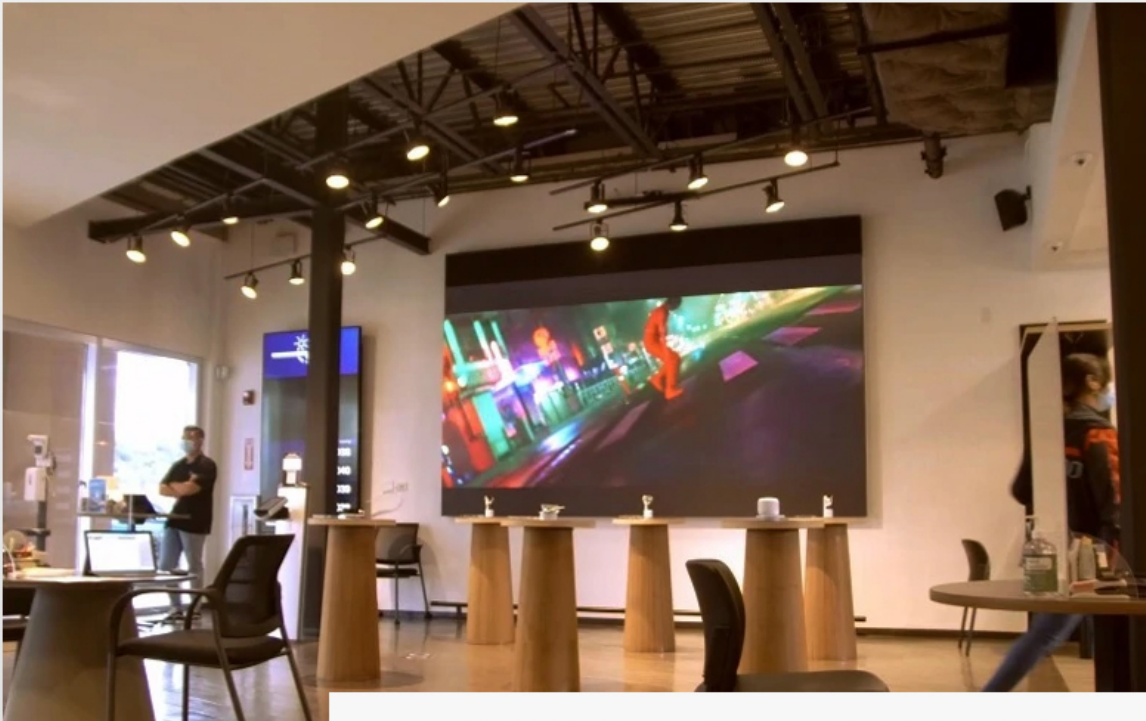

Indoor LED Video Wall: Seamless, direct view LED display solutions suit almost every indoor application.