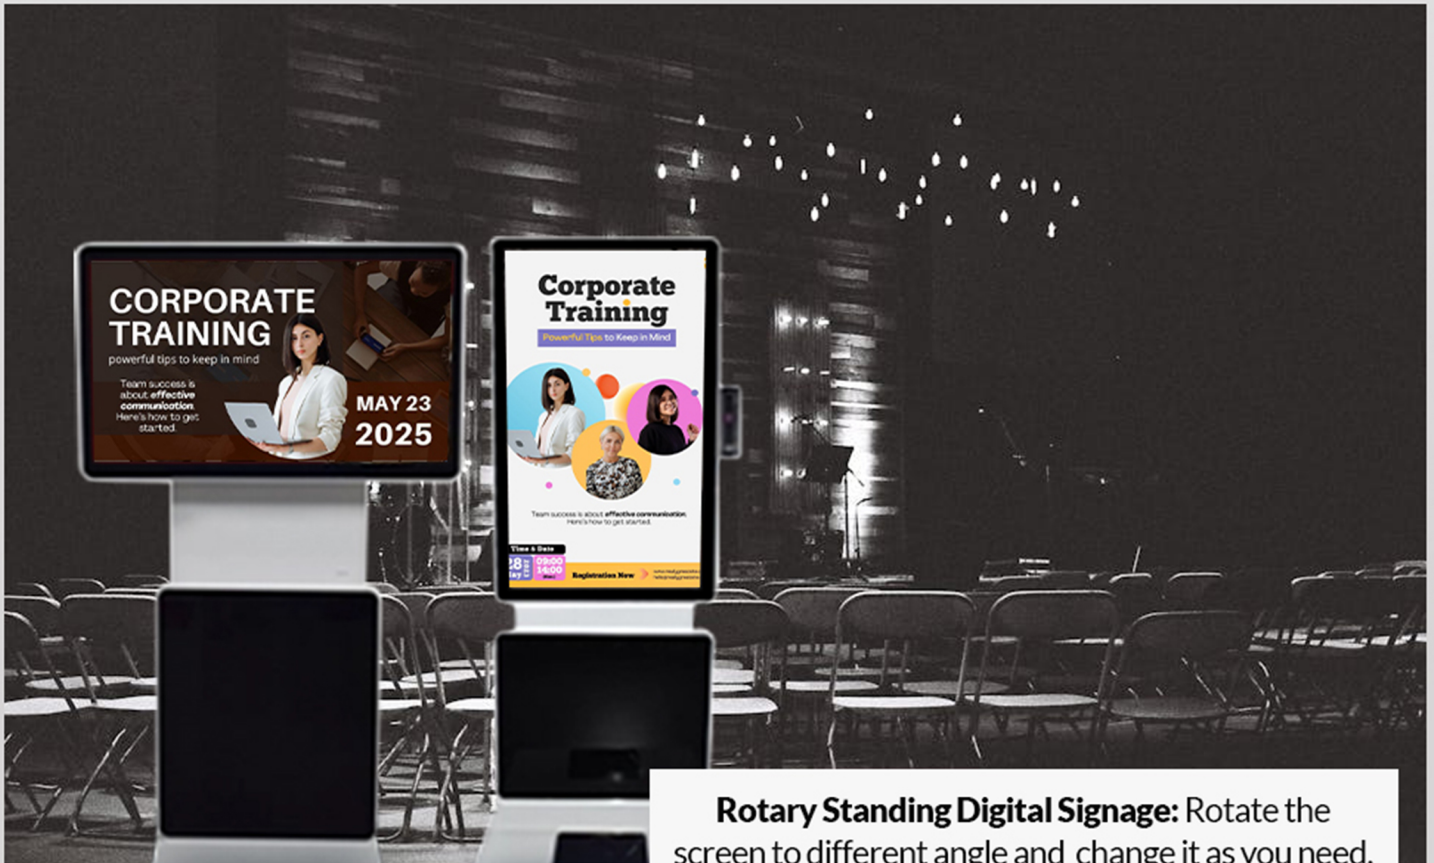

Wall Mount Digital Signage: A versatile platform to showcase announcements, events and other content.

Double-Sided Totem: Maximize advertisement exposure in high-traffic public spaces to help promote products and services or share multimedia.

Magic Mirror: The Smart Mirror serves as mirror and interactive digital signage at the same time.

Self Ordering Kiosk: Eliminate lines, free up employees' time, and give customers what they want with a custom-designed experience built on self-service kiosks.

Rotary Standing Digital Signage: Rotate the screen to different angle and change it as you need.

Advertising Display: a compact and versatile device designed for displaying digital content in various settings

Transit Signage: Reach a mass audience and take advantage of the moving vehicle with Transit Signage.

All-in-One Signage: This interactive LED displays are large format, and delivers a crisp visual performance touch screens with embedded tools.