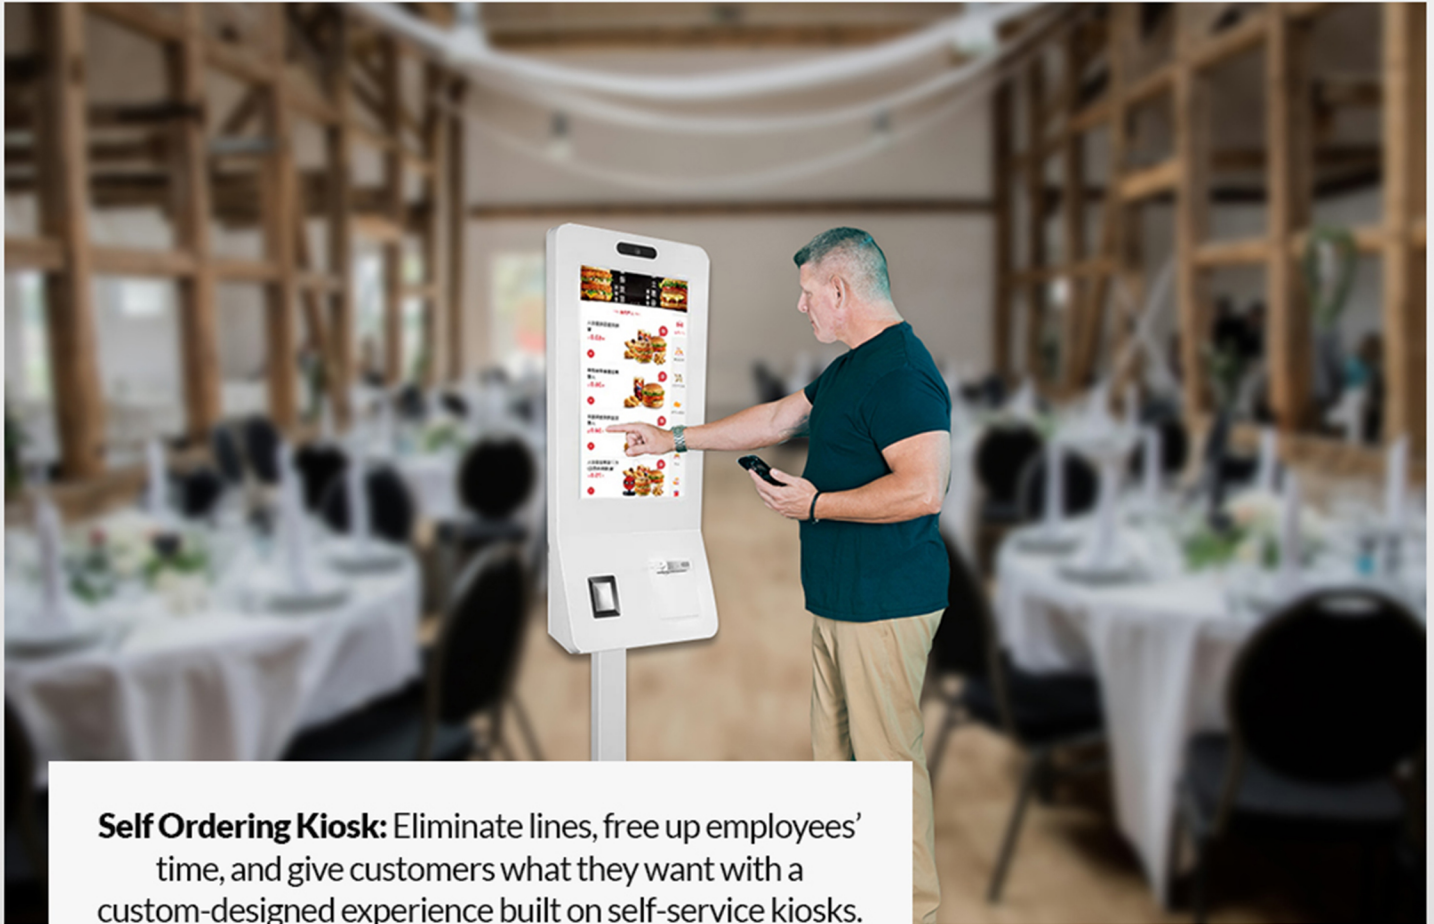

Wall Mount Digital Signage: A versatile platform to showcase announcements, events and other content.

Double-Sided Totem: Maximize advertisement exposure in high-traffic public spaces to help promote products and services or share multimedia.

Magic Mirror: The Smart Mirror serves as mirror and interactive digital signage at the same time.

Self Ordering Kiosk: Eliminate lines, free up employees' time, and give customers what they want with a custom-designed experience built on self-service kiosks.

Rotary Standing Digital Signage: Rotate the screen to different angle and change it as you need.

Advertising Display: a compact and versatile device designed for displaying digital content in various settings

Transit Signage: Reach a mass audience and take advantage of the moving vehicle with Transit Signage.

All-in-One Signage: This interactive LED displays are large format, and delivers a crisp visual performance touch screens with embedded tools.