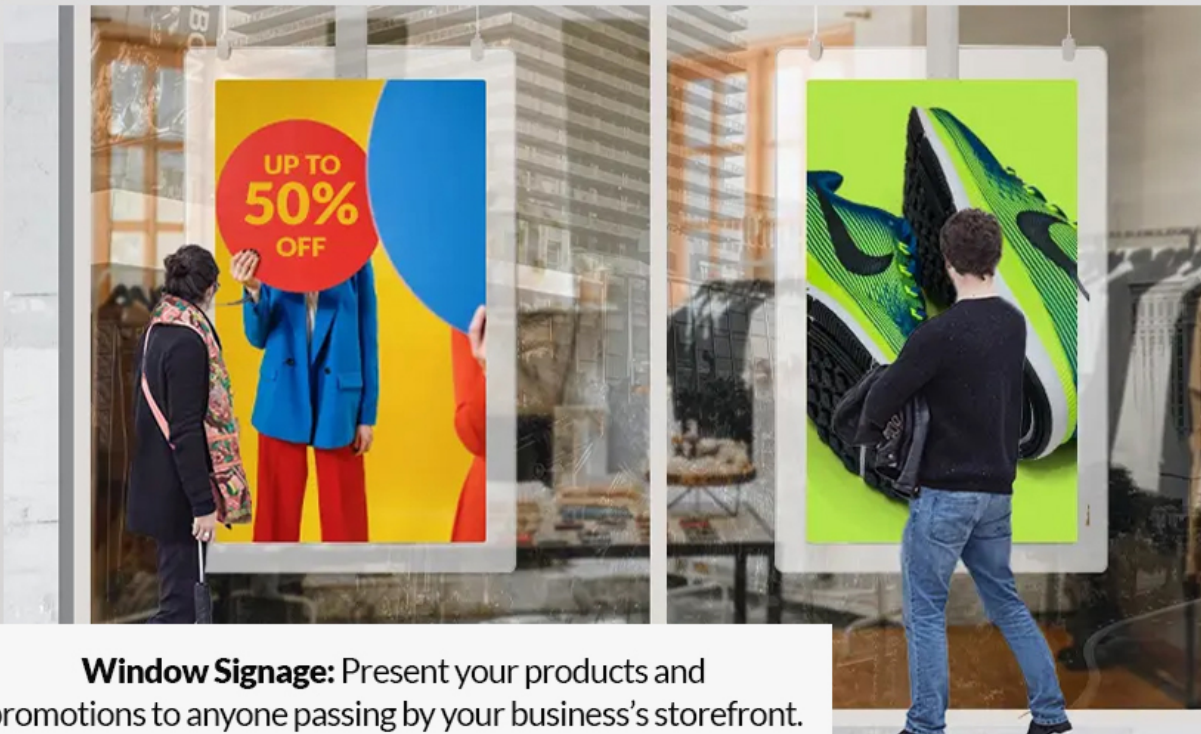

Wall Mount Digital Signage: A versatile platform to showcase announcements, events and other content.

Double-Sided Totem: Maximize advertisement exposure in high-traffic public spaces to help promote products and services or share multimedia.

Magic Mirror: The Smart Mirror serves as mirror and interactive digital signage at the same time.

Self Ordering Kiosk: Eliminate lines, free up employees' time, and give customers what they want with a custom-designed experience built on self-service kiosks.

Digital Menu Board: This can help you grab more attention, boost sales, and entice customers to your business.

Outdoor Digital Signage: Provide real-time updates and display bus arrival times. Show wayfinding to help the tourists easily plan their route and navigate the place.

Transit Signage: Reach a mass audience and take advantage of the moving vehicle with Transit Signage.

All-in-One Signage: This interactive LED displays are large format, and delivers a crisp visual performance touch screens with embedded tools.