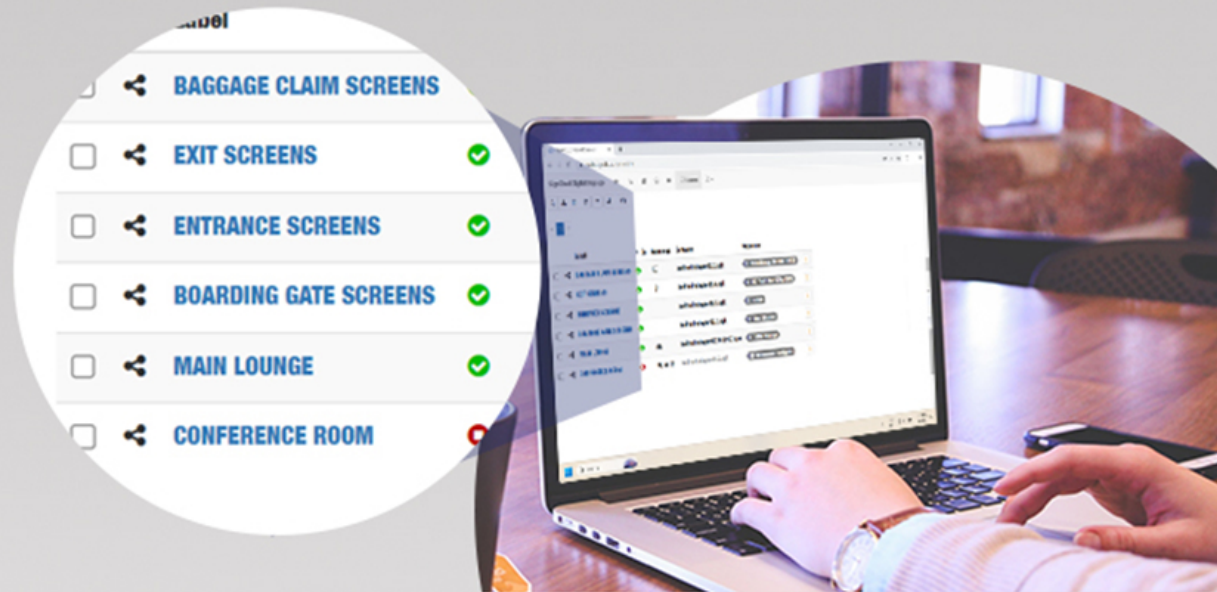

Screen Network Management: Digital signage CMS doubles as a screen management system where you can monitor all your screens and deploy the right content in each location

MORE FEATURES:

Low Cost: Digital Signage is a cost-effective way to keep advertising materials fresh and relevant.

Works Offline: Supports offline mode and continues playing the content that's cached right on your screen.

Statistics & Analysis: Learn customer demographics and behaviors and get invaluable insights.

Advertisement Revenue: Increase revenue by offering advertising space to local businesses.

Quick Deployment: Simple installation for quick use of digital signage screens -- it's fast, and compatible with almost all devices.

Cloud Technology: Upload and push content remotely anytime in any device with internet.