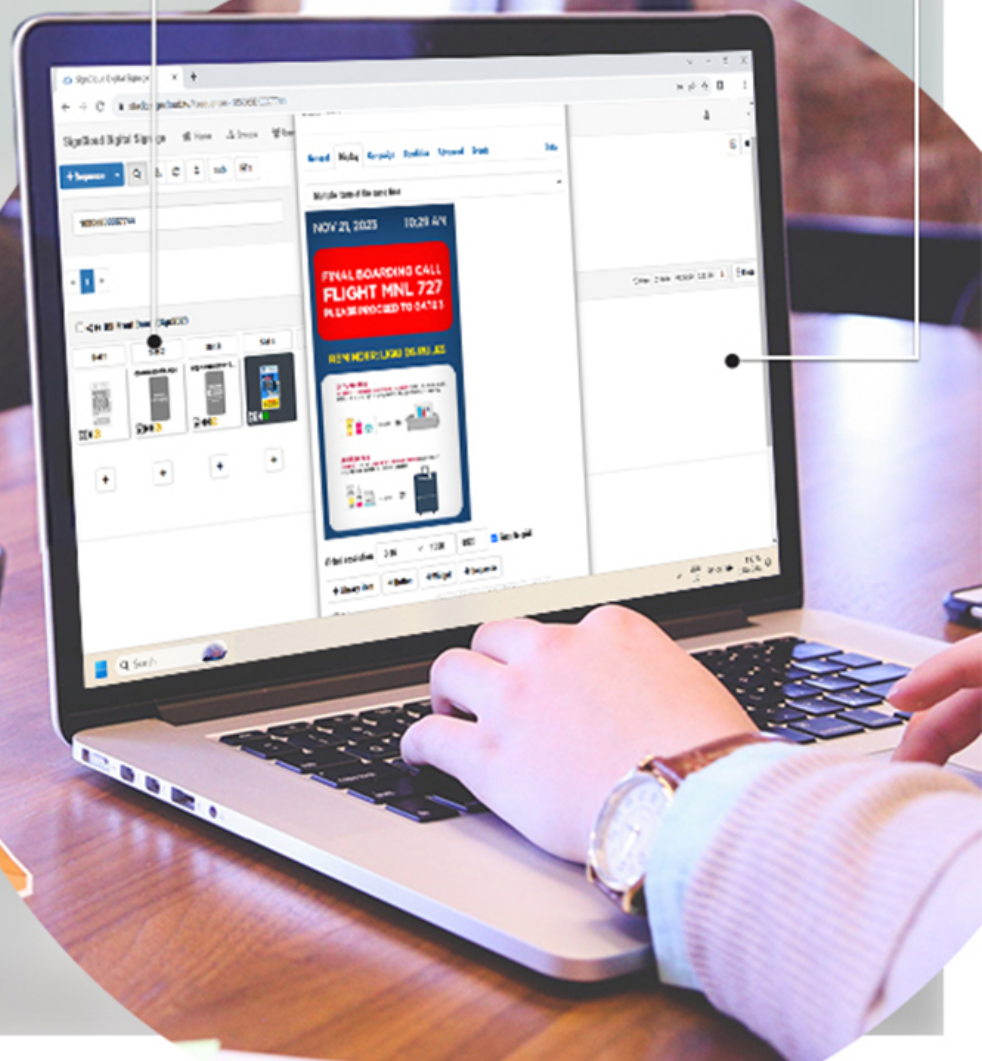

Content Management System (CMS): allows you to display digital media on your screens from any server. It facilitates content creation, editing, scheduling, and overall screen management.

Real-Time Content Display: Upload information and updates in real-time.

Content Scheduling: Schedule and line up content in your CMS to auto-play at designated date and time.

Disclaimer: The images shown are for illustration purposes only and may not be an exact representation of the product including the size