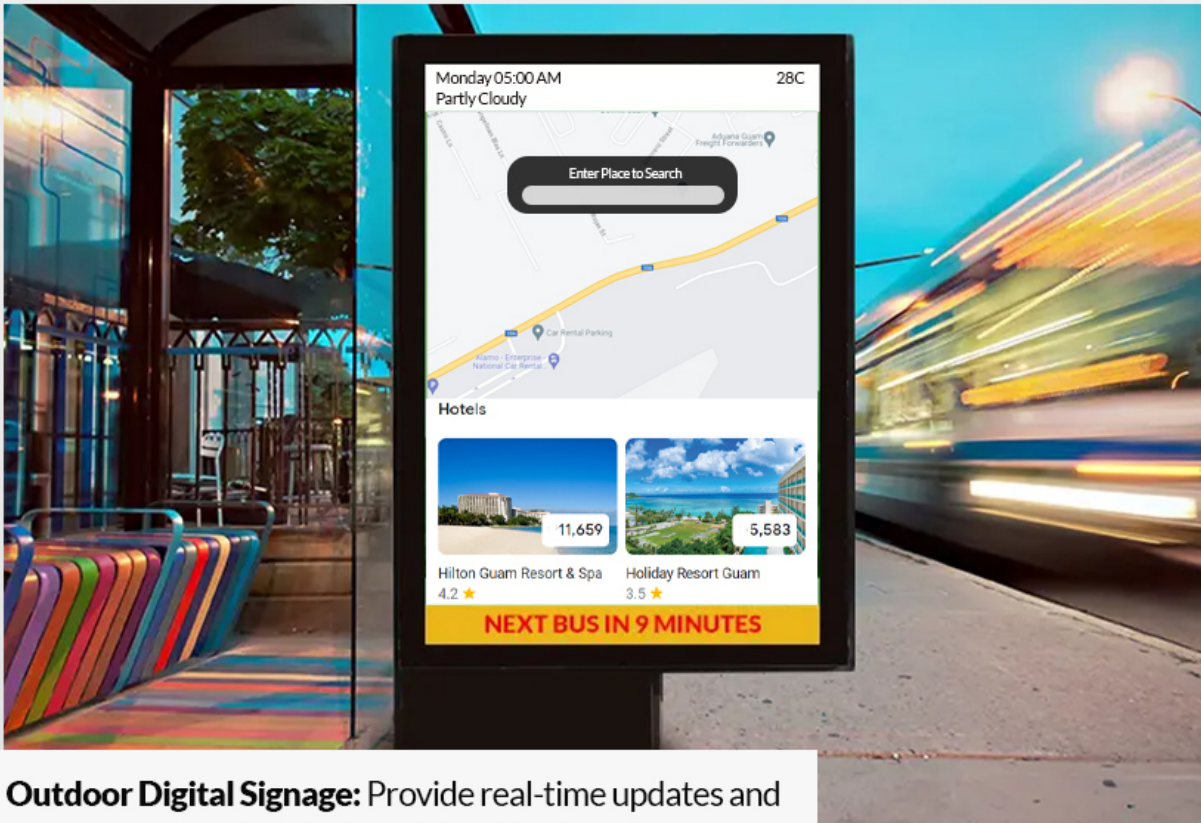

Wall Mount Digital Signage: A versatile platform to showcase announcements, events and other content.

Double-Sided Totem: Maximize advertisement exposure in high-traffic public spaces to help promote products and services or share multimedia.

Magic Mirror: The Smart Mirror serves as mirror and interactive digital signage at the same time.

Self Ordering Kiosk: Eliminate lines, free up employees' time, and give customers what they want with a custom-designed experience built on self-service kiosks.

Rotary Standing Digital Signage: Rotate the screen to different angle and change it as you need.

Advertising Display: a compact and versatile device designed for displaying digital content in various settings

Digital Menu Board: This can help you grab more attention, boost sales, and entice customers to your business.

Outdoor Digital Signage: Provide real-time updates and display bus arrival times. Show wayfinding to help the tourists easily plan their route and navigate the place.